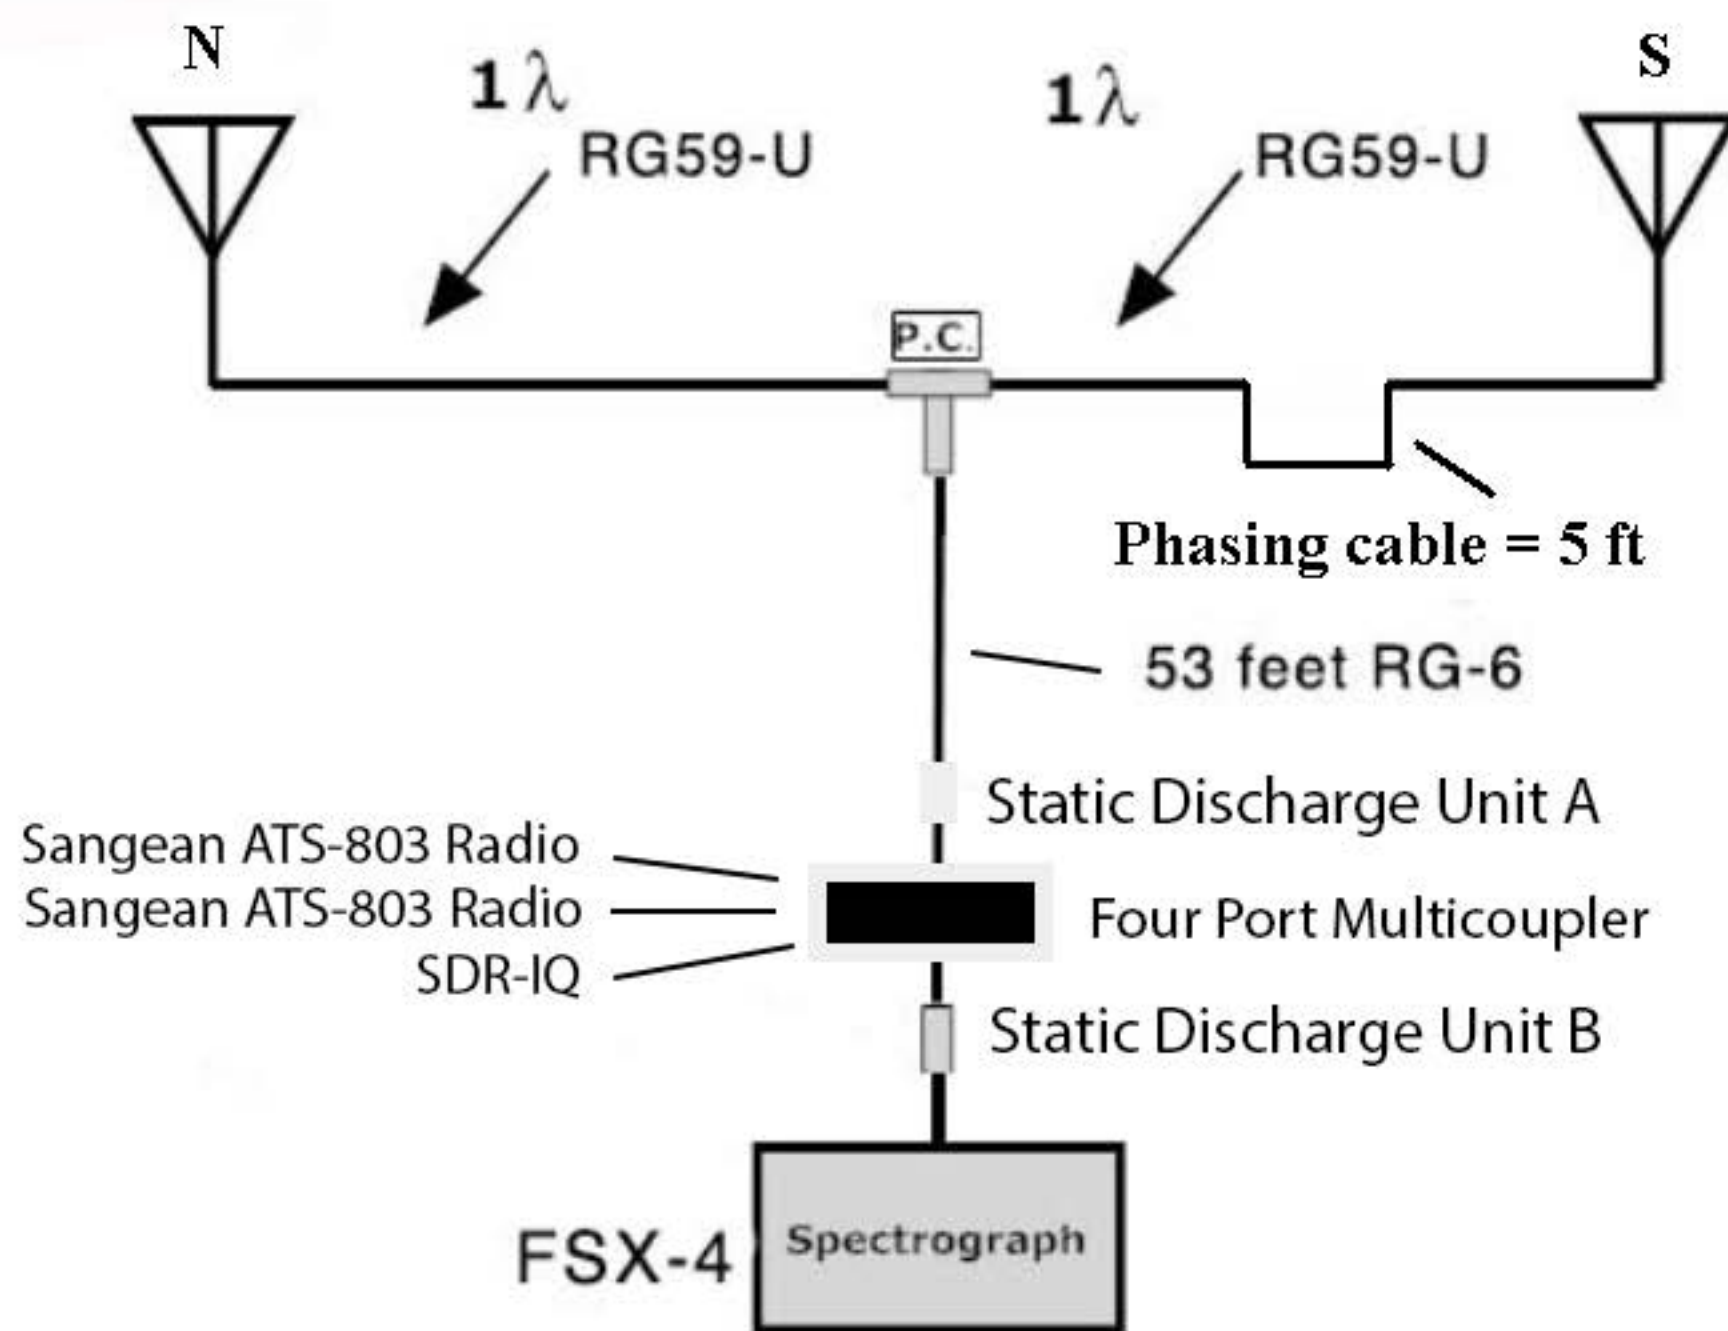

# 20.3 MHz RadioJove Dual Dipole

Antenna Height = 10-feet

Heliotown Observatory Lamy, New Mexico  
35.50 N , -105.89 W Thomas Ashcraft